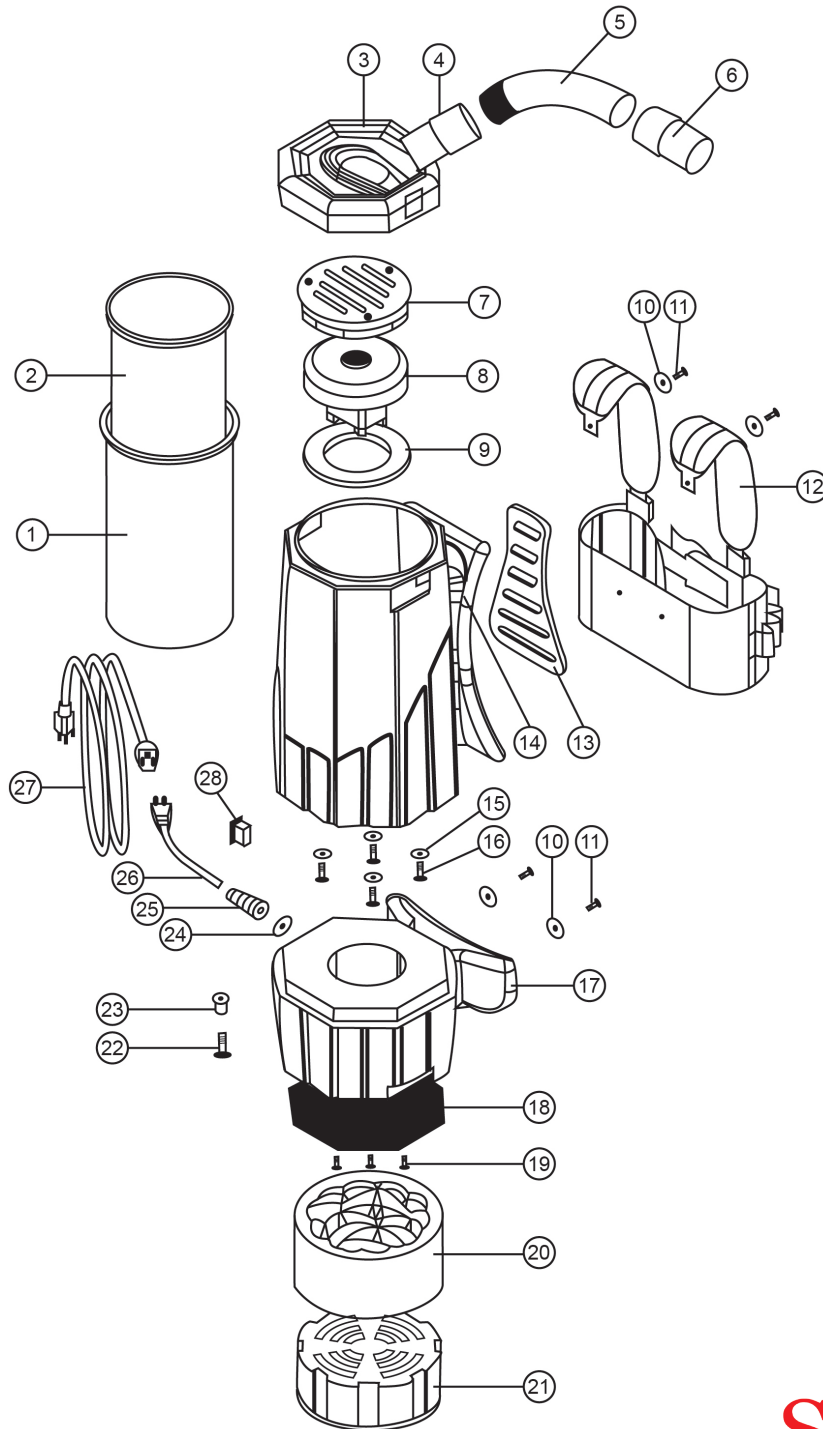

ULTIMATE
SOLUTIONS
Together We're Better!

MACHINE SCHEMATIC DRAWING

Raven 6-Quart Backpack Vacuum Series

Avenger, Whisper, Super, HEPA and Aviation Models

Sandia
PRODUCTS

Your Ultimate Choice in
Profitable Cleaning Performance!