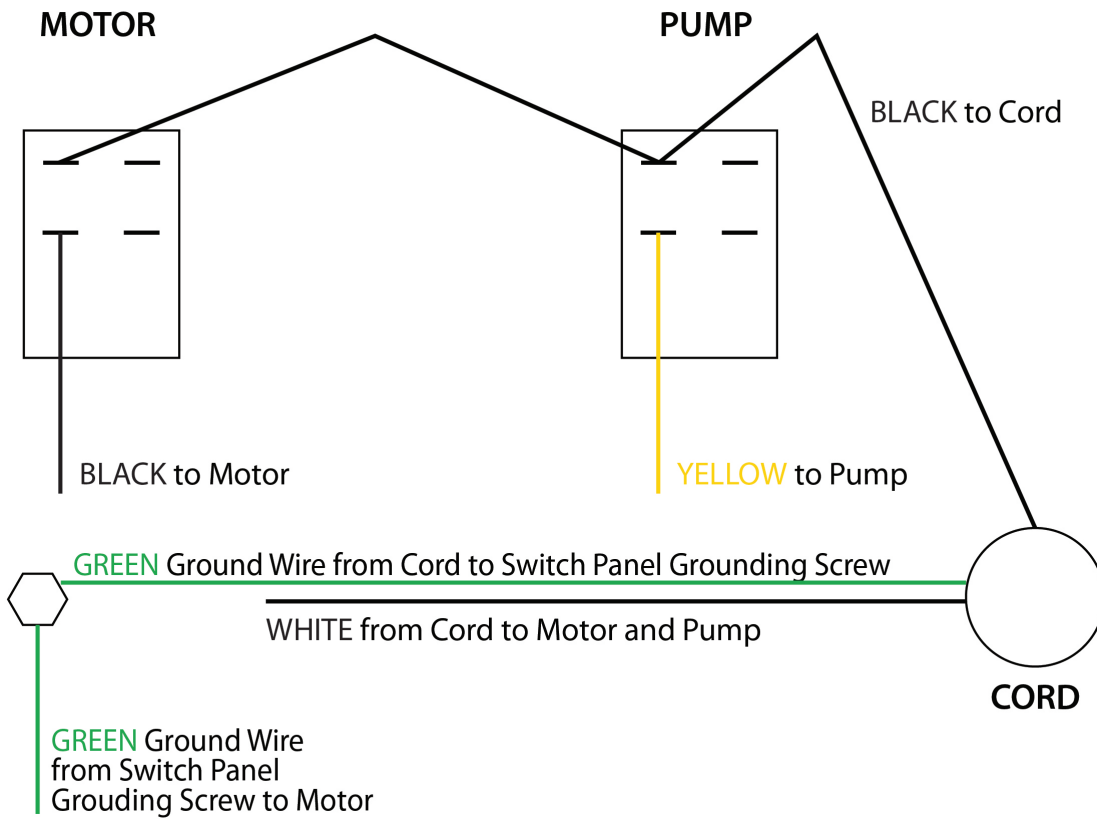

# 3-GALLON SPOT EXTRACTOR

100 CFM / 804 Watt Motor

Models: 50-1000, 50-1001, 50-1002

## SPOTTER SPOT EXTRACTOR Machine Wiring Diagram

ULTIMATE SOLUTIONS  
Together We're Better!

**CALL US TODAY IF YOU HAVE ANY QUESTIONS,  
OR WOULD LIKE TO PLACE AN ORDER!**

Ultimate Solutions | Sandia Products  
15571 Container Lane, Huntington Beach, CA 92649