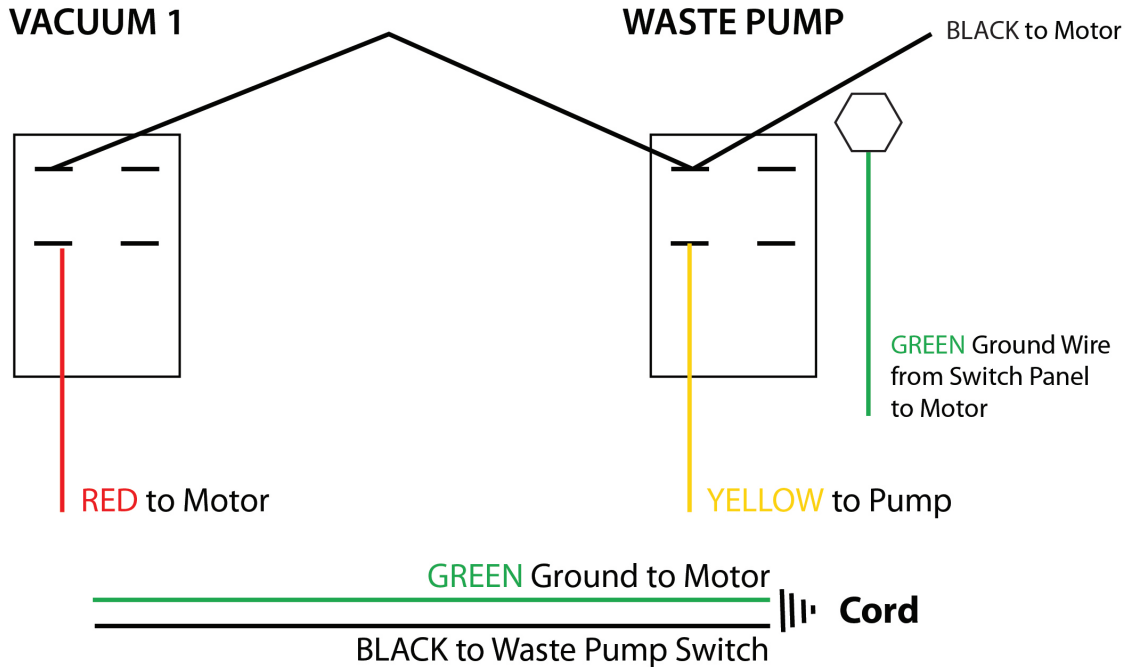

# 24-GALLON FLOOD PUMPER

Single 2-Stage Motor / 40.0 GPM / 3/4 HP Pump  
Model: 80-6001